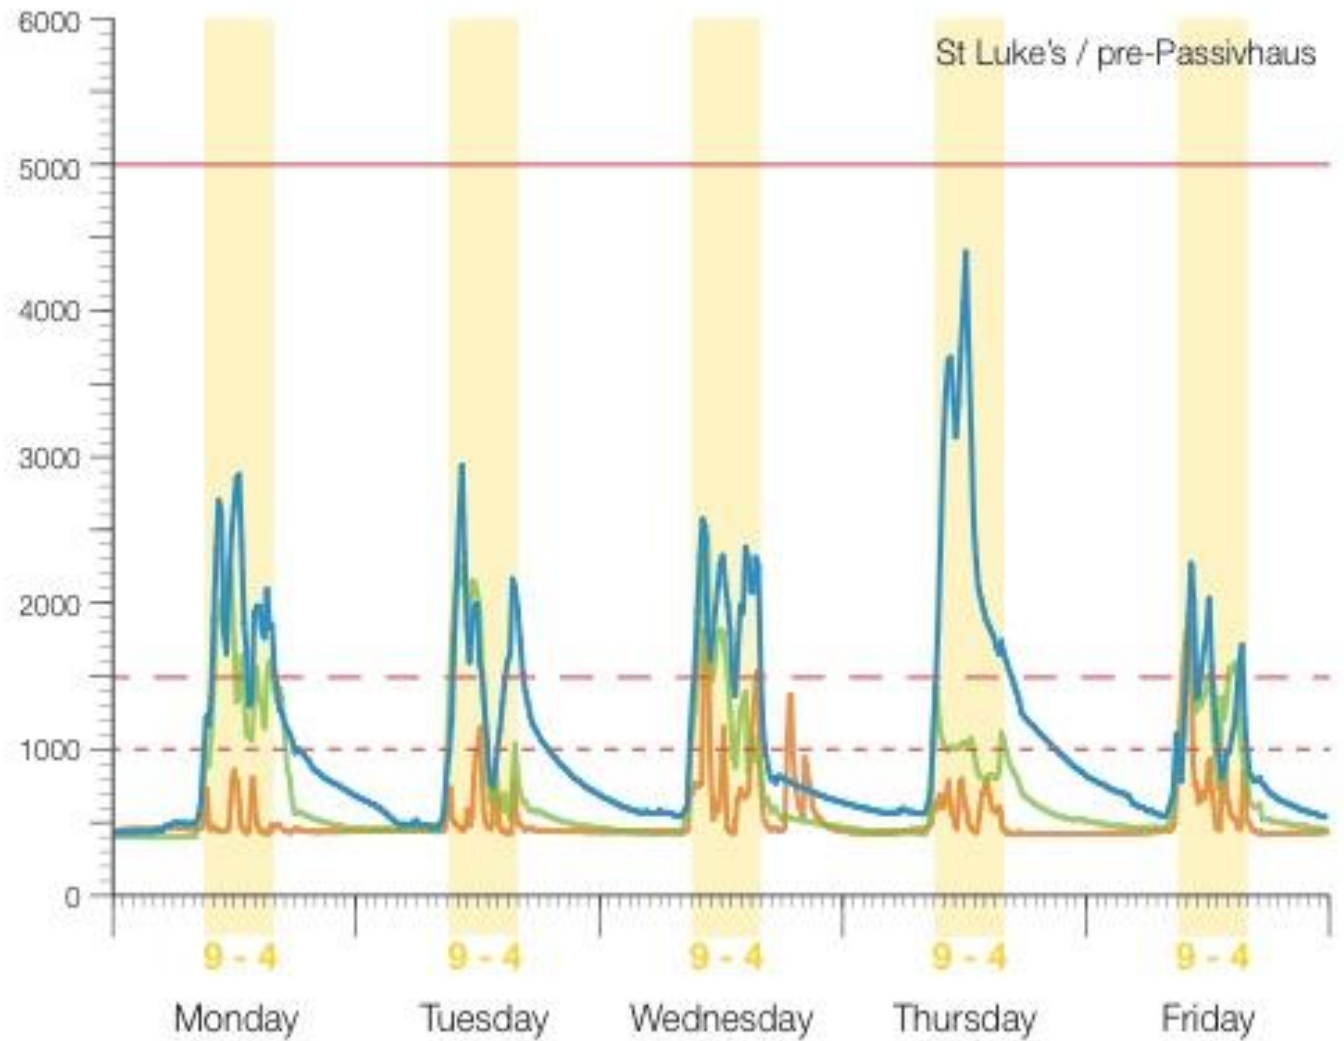

ARCHITYPE

CO₂ levels (ppm)

St Luke's
Pre-Passivhaus

— winter

— autumn

— summer

Occupied hours

9 - 4

— Max limit

- - - Average limit

- - - 75% limit

CO₂ levels (ppm)

Wilkinson
Passivhaus

— winter

— autumn

— summer

Occupied hours

9 - 4

— Max limit

- - - Average limit

- - - 75% limit