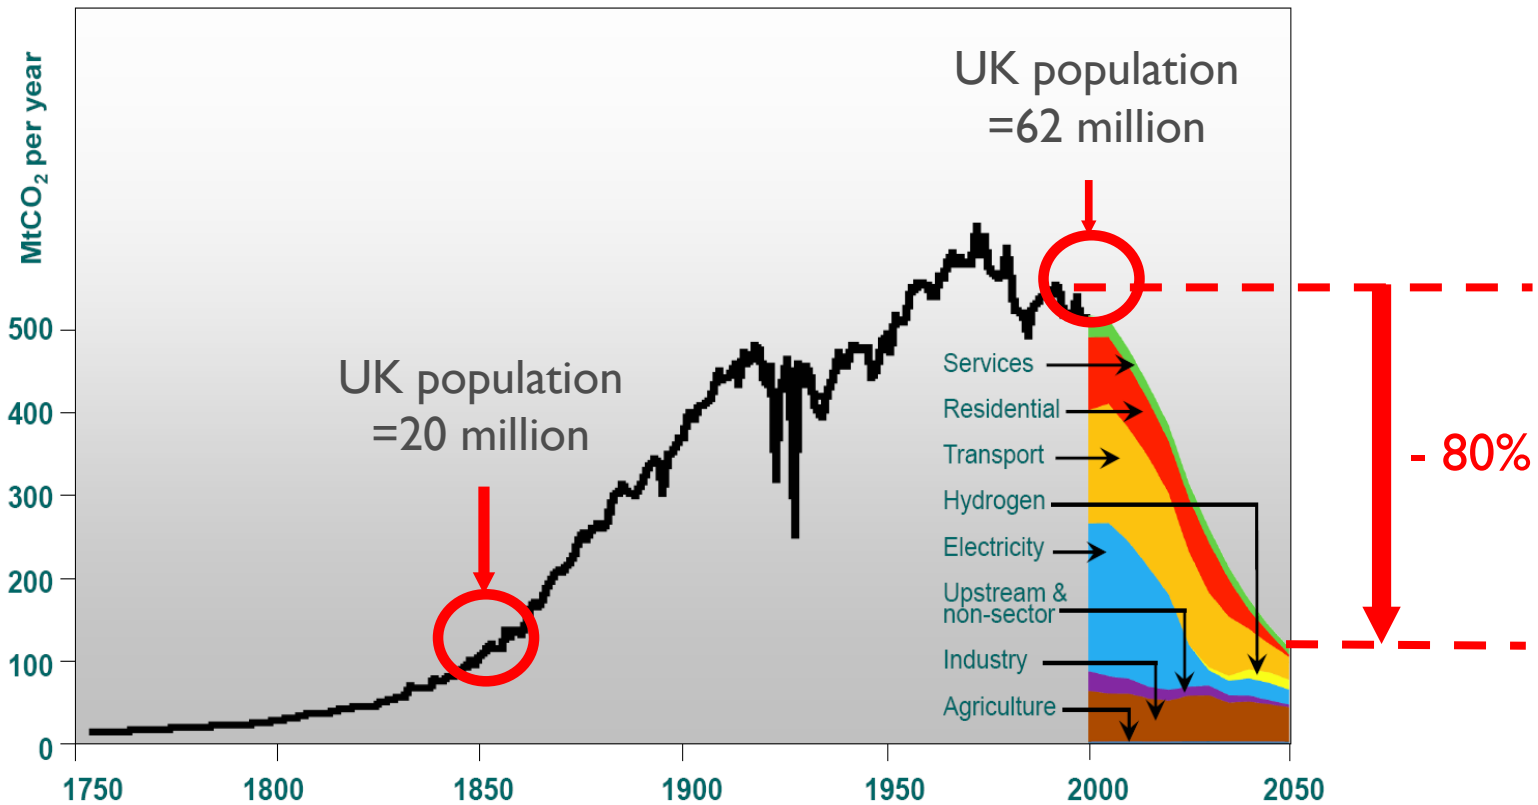

The 2050 challenge: cut CO₂ emissions by 80%

Compared to 1990 baseline.